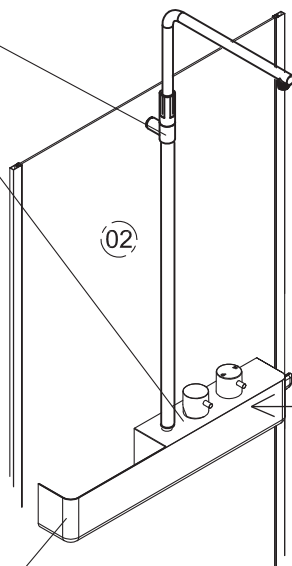

AM · PM

CHIC

WMA-W81C-017-090MTA

W81C-017-090MTA

ENG · RUS

Installation instructions

- Installation of item should be carried out only by qualified personnel, following the instructions of this guidance.
- Assembly is carried out by two persons.
- Please, check for presence of all details after unpacking. Glass panels must be transported vertically.
- Please, lean glass panels vertically against the wall during assembly of other parts.
- It is expressly prohibited to tap upon corners of glass panels.

19		1
20	L=260mm	2
21		1
22		1
23		1
24		1
25	Ø5xØ16	10
26		3
27		1
28	L=1450	1
29	L=625	2
30		4
31	ST3. 5x13	4
32		1
33		1
34	L=1800	2
35		1

1

2

3

4

5

6

7

8

9

10

11

12

13

14

Max 3 KG!