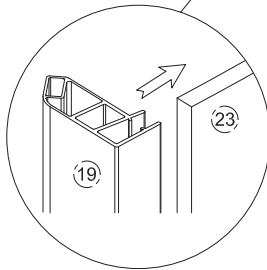

AM · PM

CHIC

WMA-W81C-017-090MTA

W81C-017-090MTA

ENG · RUS

Installation instructions

- Installation of item should be carried out only by qualified personnel, following the instructions of this guidance.
- Assembly is carried out by two persons.
- Please, check for presence of all details after unpacking. Glass panels must be transported vertically.
- Please, lean glass panels vertically against the wall during assembly of other parts.
- It is expressly prohibited to tap upon corners of glass panels.

19		1
20	L=260mm	2
21		1
22		1
23		1
24		1
25	Ø5xØ16	10
26		3
27		1
28	L=1450	1
29	L=625	2
30		4
31	ST3. 5x13	4
32		1
33		1
34	L=1800	2
35		1

1

2

3

4

5

6

7

8

9

10

11

12

13

14

Max 3 KG!