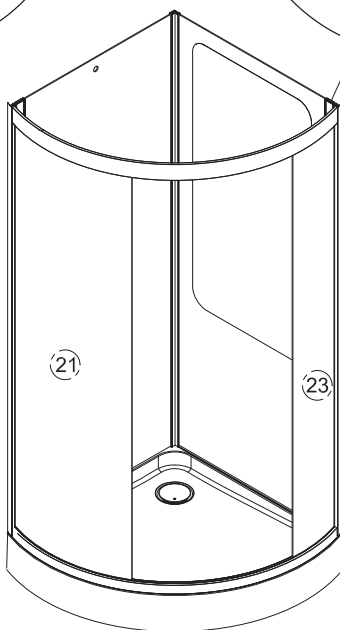

AM · PM

CHIC

WMA-W81C-017-090MTA

W81C-017-090MTA

ENG · RUS

Installation instructions

- Installation of item should be carried out only by qualified personnel, following the instructions of this guidance.
- Assembly is carried out by two persons.
- Please, check for presence of all details after unpacking. Glass panels must be transported vertically.
- Please, lean glass panels vertically against the wall during assembly of other parts.
- It is expressly prohibited to tap upon corners of glass panels.

AM·PM

Chic
W81C-017-090MTA

ENG Shower cabin

RUS Душевая кабина

MAX:2450
MIN:2200

1		1
2		1
3		1
4		1
5		1
6	F 1/2	1
7		1
8	M4x25	7
9		1
10		1
11	Ø5xØ12	9
12	ST3. 5x9	9
13	ST3. 9x30	8
14	L=575mm	2
15		1
16	L=1780mm	1
17	L=1850mm	1
18		1

19		1
20	L=260mm	2
21		1
22		1
23		1
24		1
25	Ø5xØ16	10
26		3
27		1
28	L=1450	1
29	L=625	2
30		4
31	ST3. 5x13	4
32		1
33		1
34	L=1800	2
35		1

1

2

3

4

5

6

7