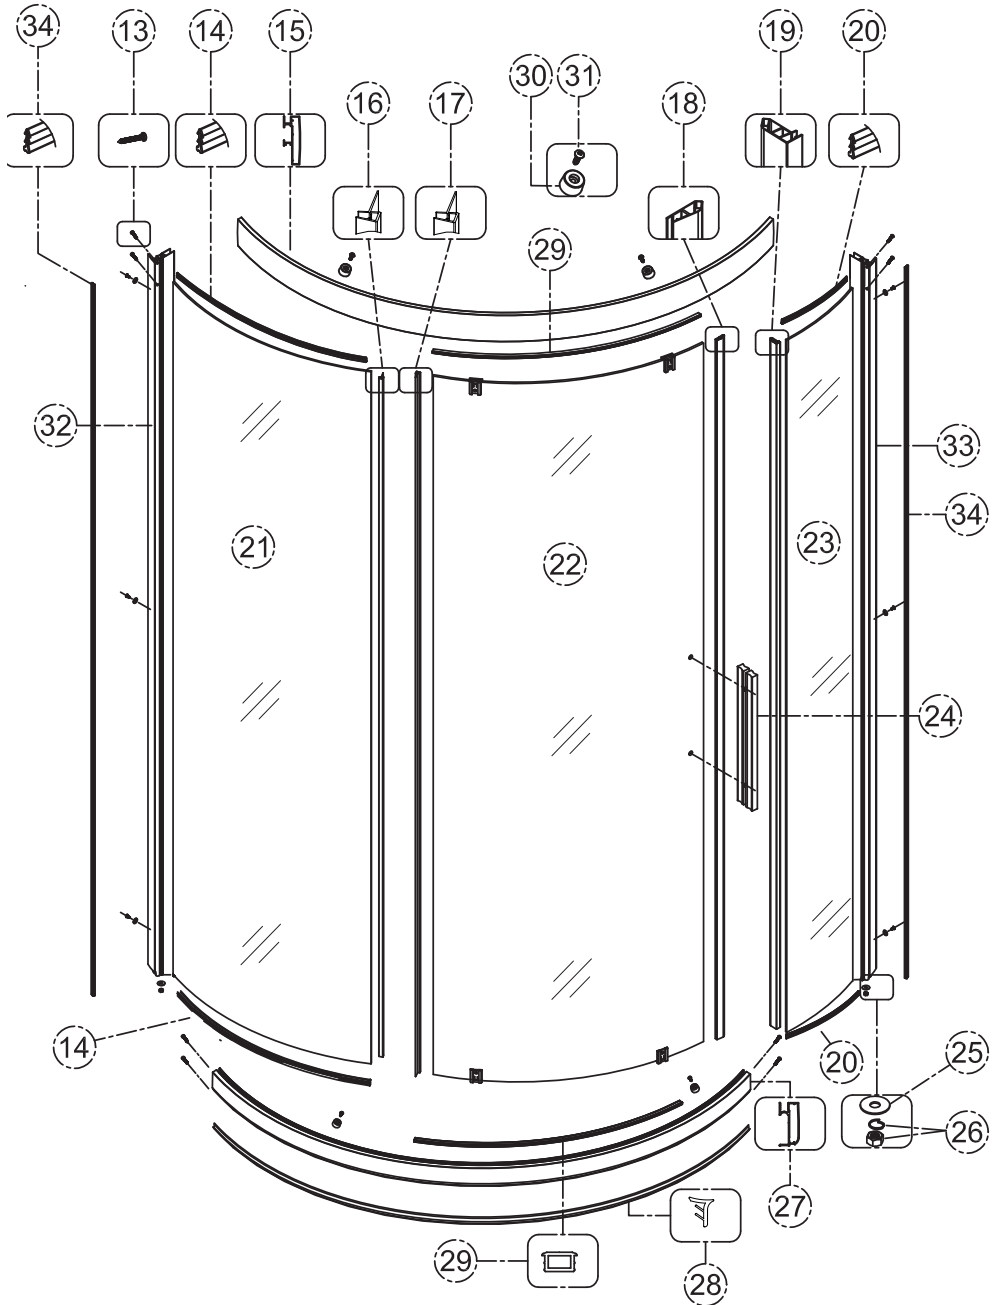

AM · PM

CHIC

WMA-W81C-017-090MTA

W81C-017-090MTA

ENG · RUS

Installation instructions

- Installation of item should be carried out only by qualified personnel, following the instructions of this guidance.
- Assembly is carried out by two persons.
- Please, check for presence of all details after unpacking. Glass panels must be transported vertically.
- Please, lean glass panels vertically against the wall during assembly of other parts.
- It is expressly prohibited to tap upon corners of glass panels.

AM·PM

Chic
W81C-017-090MTA

ENG Shower cabin

RUS Душевая кабина

MAX:2450
MIN:2200

1		1
2		1
3		1
4		1
5		1
6	F 1/2	1
7		1
8	M4x25	7
9		1
10		1
11	Ø5xØ12	9
12	ST3. 5x9	9
13	ST3. 9x30	8
14	L=575mm	2
15		1
16	L=1780mm	1
17	L=1850mm	1
18		1

19		1
20	L=260mm	2
21		1
22		1
23		1
24		1
25	Ø5xØ16	10
26		3
27		1
28	L=1450	1
29	L=625	2
30		4
31	ST3. 5x13	4
32		1
33		1
34	L=1800	2
35		1

1

2

3

4

5

6

7