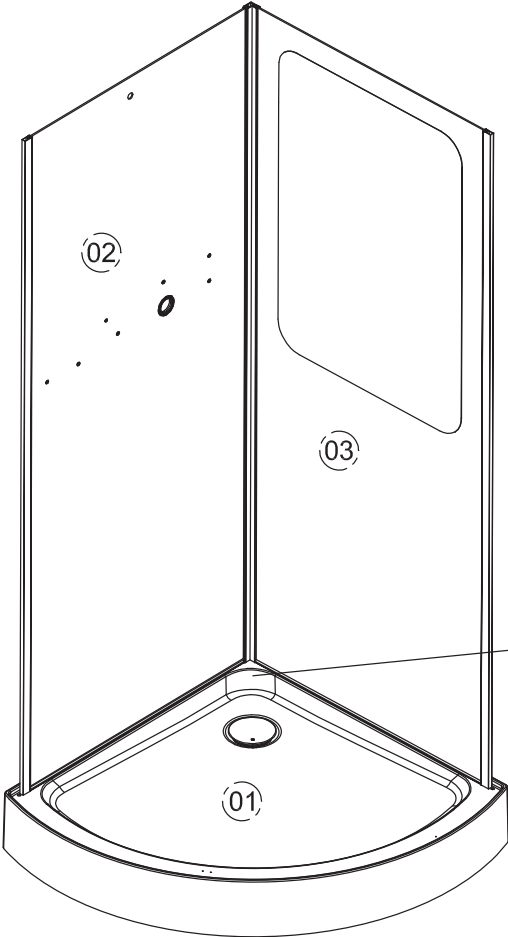

AM · PM

CHIC

WMA-W81C-017-090MTA

W81C-017-090MTA

ENG · RUS

Installation instructions

- Installation of item should be carried out only by qualified personnel, following the instructions of this guidance.
- Assembly is carried out by two persons.
- Please, check for presence of all details after unpacking. Glass panels must be transported vertically.
- Please, lean glass panels vertically against the wall during assembly of other parts.
- It is expressly prohibited to tap upon corners of glass panels.

AM·PM

Chic
W81C-017-090MTA

ENG Shower cabin

RUS Душевая кабина

MAX:2450
MIN:2200

1		1
2		1
3		1
4		1
5		1
6	F 1/2	1
7		1
8	M4x25	7
9		1
10		1
11	Ø5xØ12	9
12	ST3. 5x9	9
13	ST3. 9x30	8
14	L=575mm	2
15		1
16	L=1780mm	1
17	L=1850mm	1
18		1

19		1
20	L=260mm	2
21		1
22		1
23		1
24		1
25	Ø5xØ16	10
26		3
27		1
28	L=1450	1
29	L=625	2
30		4
31	ST3. 5x13	4
32		1
33		1
34	L=1800	2
35		1

1

2

3

4

5

6

7