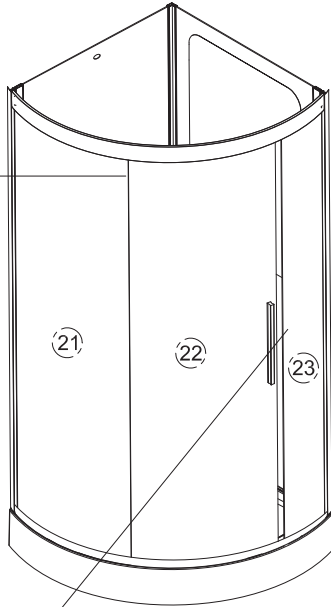

AM · PM

CHIC

WMA-W81C-017-090MTA

W81C-017-090MTA

ENG · RUS

Installation instructions

- Installation of item should be carried out only by qualified personnel, following the instructions of this guidance.
- Assembly is carried out by two persons.
- Please, check for presence of all details after unpacking. Glass panels must be transported vertically.
- Please, lean glass panels vertically against the wall during assembly of other parts.
- It is expressly prohibited to tap upon corners of glass panels.

AM·PM

Chic
W81C-017-090MTA

ENG Shower cabin

RUS Душевая кабина

MAX:2450
MIN:2200

1		1
2		1
3		1
4		1
5		1
6	F 1/2	1
7		1
8	M4x25	7
9		1
10		1
11	Ø5xØ12	9
12	ST3. 5x9	9
13	ST3. 9x30	8
14	L=575mm	2
15		1
16	L=1780mm	1
17	L=1850mm	1
18		1

19		1
20	L=260mm	2
21		1
22		1
23		1
24		1
25	Ø5xØ16	10
26		3
27		1
28	L=1450	1
29	L=625	2
30		4
31	ST3. 5x13	4
32		1
33		1
34	L=1800	2
35		1

1

2

3

4

5

6

7

8

9

10

11

12

13

14

Max 3 KG!