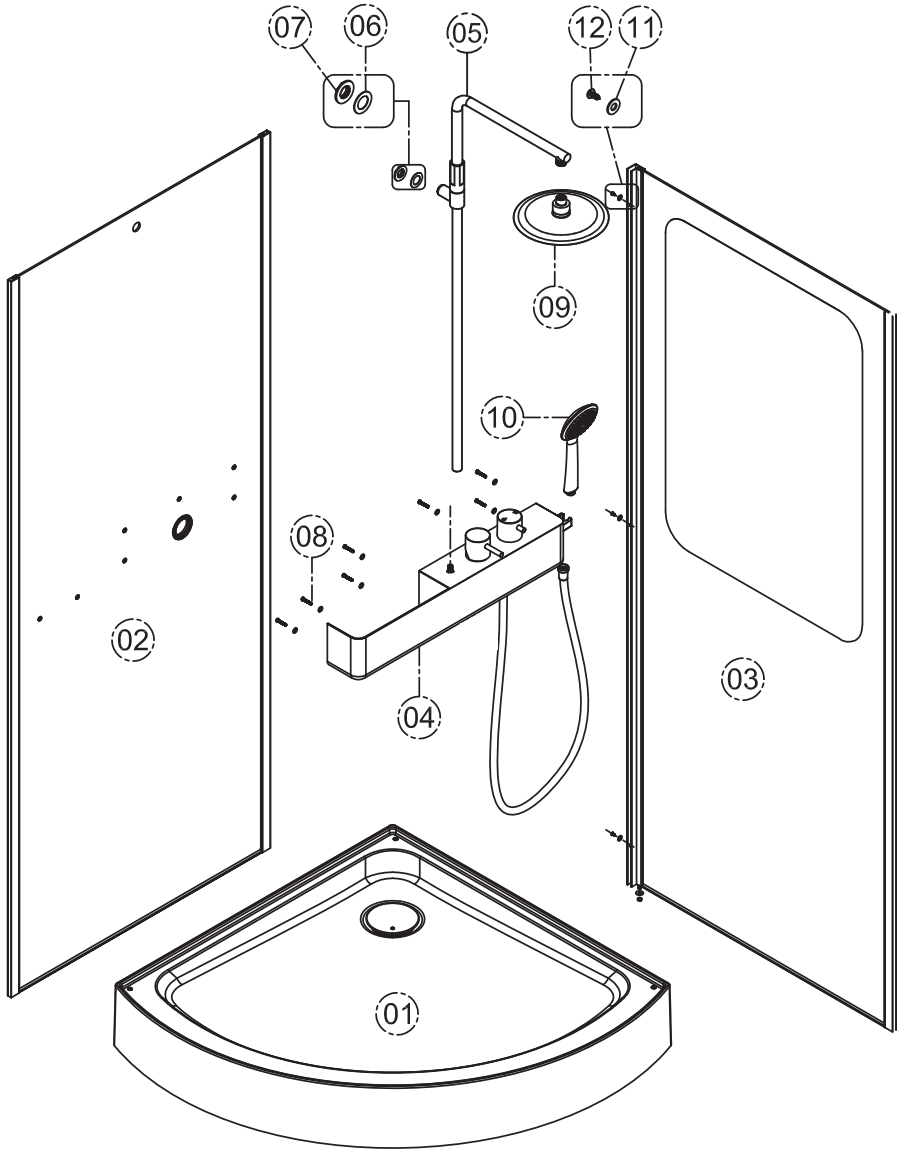

AM · PM

CHIC

WMA-W81C-017-090MTA

W81C-017-090MTA

ENG · RUS

Installation instructions

- Installation of item should be carried out only by qualified personnel, following the instructions of this guidance.
- Assembly is carried out by two persons.
- Please, check for presence of all details after unpacking. Glass panels must be transported vertically.
- Please, lean glass panels vertically against the wall during assembly of other parts.
- It is expressly prohibited to tap upon corners of glass panels.

AM·PM

Chic
W81C-017-090MTA

ENG Shower cabin

RUS Душевая кабина

MAX:2450
MIN:2200

1		1
2		1
3		1
4		1
5		1
6	F 1/2	1
7		1
8	M4x25	7
9		1
10		1
11	Ø5xØ12	9
12	ST3. 5x9	9
13	ST3. 9x30	8
14	L=575mm	2
15		1
16	L=1780mm	1
17	L=1850mm	1
18		1