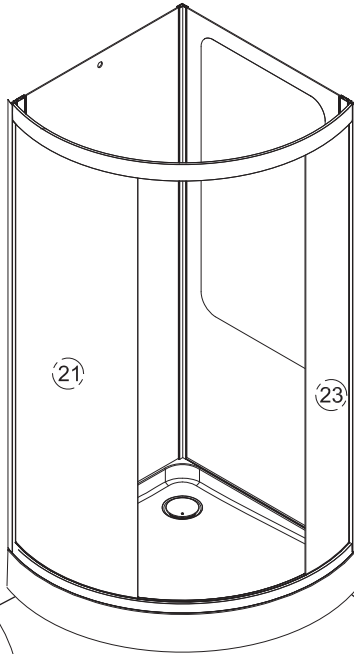

AM · PM

CHIC

WMA-W81C-017-090MTA

W81C-017-090MTA

ENG · RUS

Installation instructions

- Installation of item should be carried out only by qualified personnel, following the instructions of this guidance.
- Assembly is carried out by two persons.
- Please, check for presence of all details after unpacking. Glass panels must be transported vertically.
- Please, lean glass panels vertically against the wall during assembly of other parts.
- It is expressly prohibited to tap upon corners of glass panels.

AM·PM

Chic
W81C-017-090MTA

ENG Shower cabin

RUS Душевая кабина

MAX:2450
MIN:2200

1		1
2		1
3		1
4		1
5		1
6	F 1/2	1
7		1
8	M4x25	7
9		1
10		1
11	Ø5xØ12	9
12	ST3. 5x9	9
13	ST3. 9x30	8
14	L=575mm	2
15		1
16	L=1780mm	1
17	L=1850mm	1
18		1

19		1
20	L=260mm	2
21		1
22		1
23		1
24		1
25	Ø5xØ16	10
26		3
27		1
28	L=1450	1
29	L=625	2
30		4
31	ST3. 5x13	4
32		1
33		1
34	L=1800	2
35		1

1

2

3

4

5

6

7