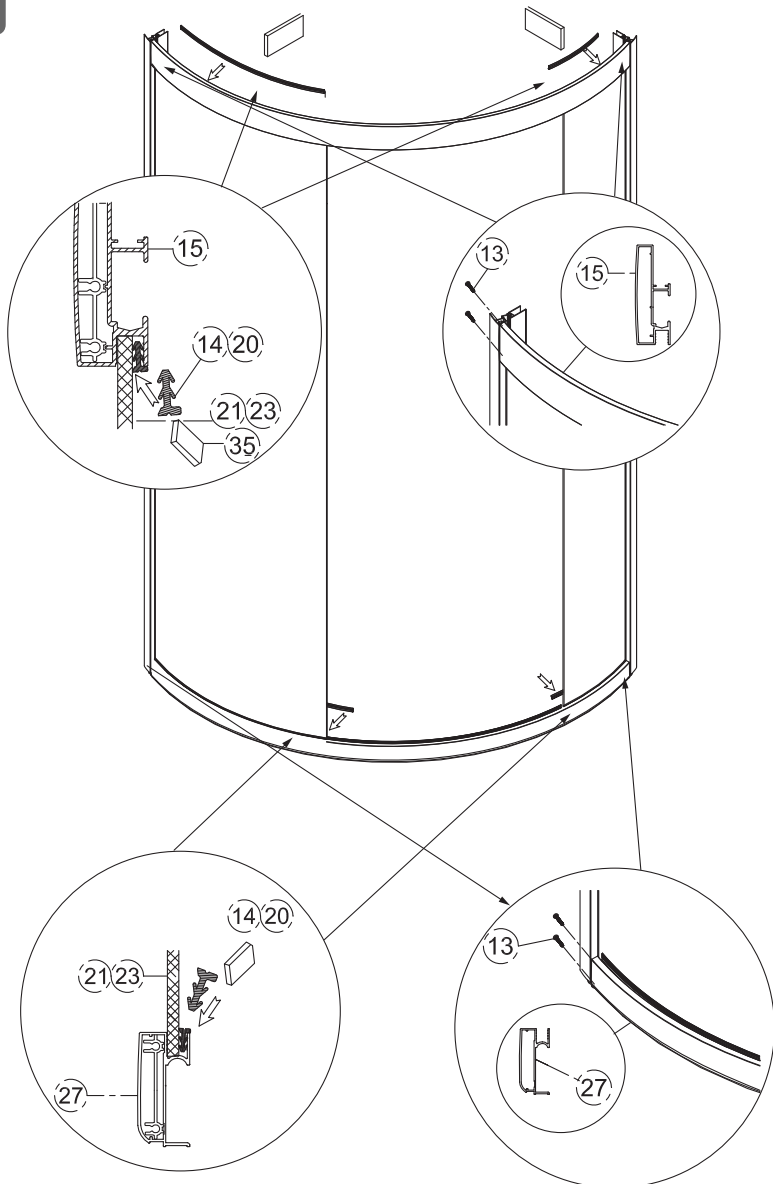

AM · PM

CHIC

WMA-W81C-017-090MTA

W81C-017-090MTA

ENG · RUS

Installation instructions

- Installation of item should be carried out only by qualified personnel, following the instructions of this guidance.
- Assembly is carried out by two persons.
- Please, check for presence of all details after unpacking. Glass panels must be transported vertically.
- Please, lean glass panels vertically against the wall during assembly of other parts.
- It is expressly prohibited to tap upon corners of glass panels.

AM·PM

Chic
W81C-017-090MTA

ENG Shower cabin

RUS Душевая кабина

MAX:2450
MIN:2200

1		1
2		1
3		1
4		1
5		1
6	F 1/2	1
7		1
8	M4x25	7
9		1
10		1
11	Ø5xØ12	9
12	ST3. 5x9	9
13	ST3. 9x30	8
14	L=575mm	2
15		1
16	L=1780mm	1
17	L=1850mm	1
18		1

19		1
20	L=260mm	2
21		1
22		1
23		1
24		1
25	Ø5xØ16	10
26		3
27		1
28	L=1450	1
29	L=625	2
30		4
31	ST3. 5x13	4
32		1
33		1
34	L=1800	2
35		1

1

2

3

4

5

6

7