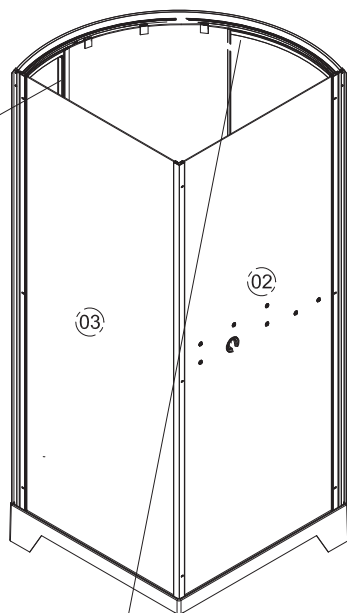

AM · PM

CHIC

WMA-W81C-017-090MTA

W81C-017-090MTA

ENG · RUS

Installation instructions

- Installation of item should be carried out only by qualified personnel, following the instructions of this guidance.
- Assembly is carried out by two persons.
- Please, check for presence of all details after unpacking. Glass panels must be transported vertically.
- Please, lean glass panels vertically against the wall during assembly of other parts.
- It is expressly prohibited to tap upon corners of glass panels.

AM·PM

Chic
W81C-017-090MTA

ENG Shower cabin

RUS Душевая кабина

MAX:2450
MIN:2200

1		1
2		1
3		1
4		1
5		1
6	F 1/2	1
7		1
8	M4x25	7
9		1
10		1
11	Ø5xØ12	9
12	ST3. 5x9	9
13	ST3. 9x30	8
14	L=575mm	2
15		1
16	L=1780mm	1
17	L=1850mm	1
18		1

19		1
20	L=260mm	2
21		1
22		1
23		1
24		1
25	Ø5xØ16	10
26		3
27		1
28	L=1450	1
29	L=625	2
30		4
31	ST3. 5x13	4
32		1
33		1
34	L=1800	2
35		1

1

2

3

4

5

6

7

8

9

10

11

12

13

14

Max 3 KG!