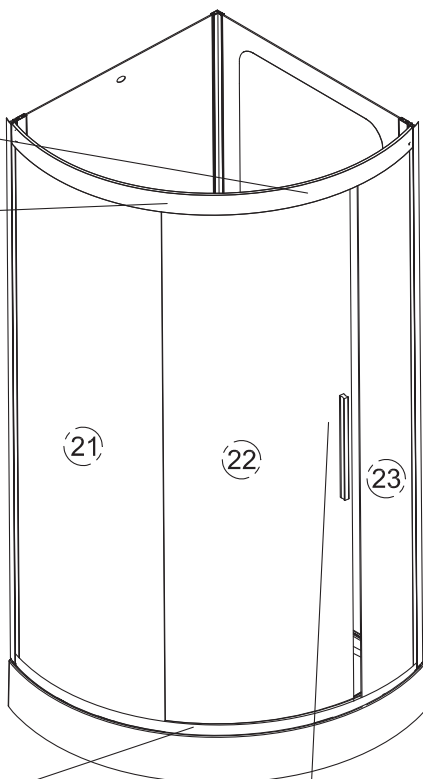

AM · PM

CHIC

WMA-W81C-017-090MTA

W81C-017-090MTA

ENG · RUS

Installation instructions

- Installation of item should be carried out only by qualified personnel, following the instructions of this guidance.
- Assembly is carried out by two persons.
- Please, check for presence of all details after unpacking. Glass panels must be transported vertically.
- Please, lean glass panels vertically against the wall during assembly of other parts.
- It is expressly prohibited to tap upon corners of glass panels.

19		1
20	L=260mm	2
21		1
22		1
23		1
24		1
25	Ø5xØ16	10
26		3
27		1
28	L=1450	1
29	L=625	2
30		4
31	ST3. 5x13	4
32		1
33		1
34	L=1800	2
35		1

1

2

3

4

5

6

7

8

9

10

11

12

13

14

Max 3 KG!