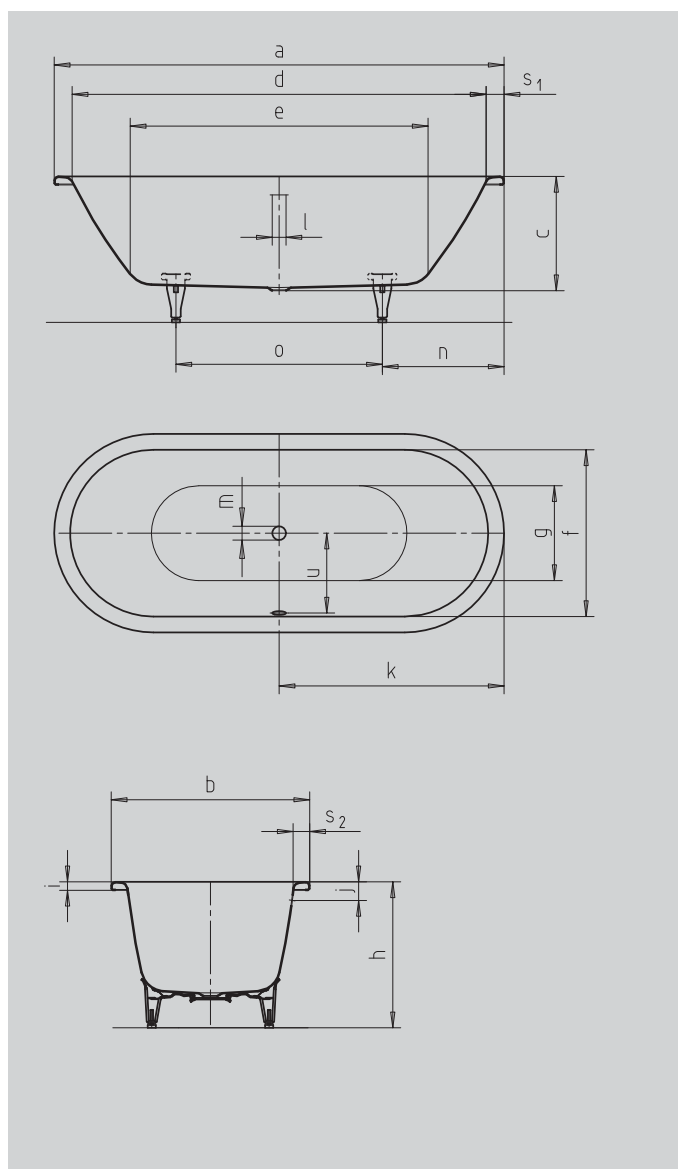

CLASSIC DUO OVAL

- pure simplicity and unpretentious elegance are what distinguish these bathtubs
- bathing with a friend: two identical back rests and centrally positioned waste
- made of Kaldewei steel enamel 3.5 mm

Similar illustration

Model No.		112	113	111
External length	a	1600	1700	1800 mm
External width	b	700	750	800 mm
Depth	c	430	430	430 mm
Internal length (top)	d	1480	1580	1680 mm
Internal length (bottom)	e	1030	1130	1230 mm
Internal width (top)	f	580	630	680 mm
Internal width (bottom)	g	450	500	550 mm
Height with feet	h	560-590	555-590	555-590 mm
Height of rim	i	32	32	32 mm
Distance top edge to centre of overflow hole	j	70	70	70 mm
Distance tub edge to centre of drain hole	k	800	850	900 mm
Diameter of overflow hole	l	52	52	52 mm
Diameter of drain hole	m	52	52	52 mm
Distance foot end of tub edge to centre of foot	n	560	560	600 mm
Distance between the feet	o	480	580	600 mm
Max. width of feet	p	410	450	540 mm
Width of rim (foot end; lengthwise)	s ₁ ; s ₂	60; 60	60; 60	60; 60 mm
Distance between centre holes	u	280	305	330 mm
Water volume** in litres		95	124	158
Weight of the enamelled bath tub in kg		41	45	50
Anti-slip		Ø 288	Ø 435	Ø 435 mm
Full anti-slip		850 x 240	900 x 300	900 x 300